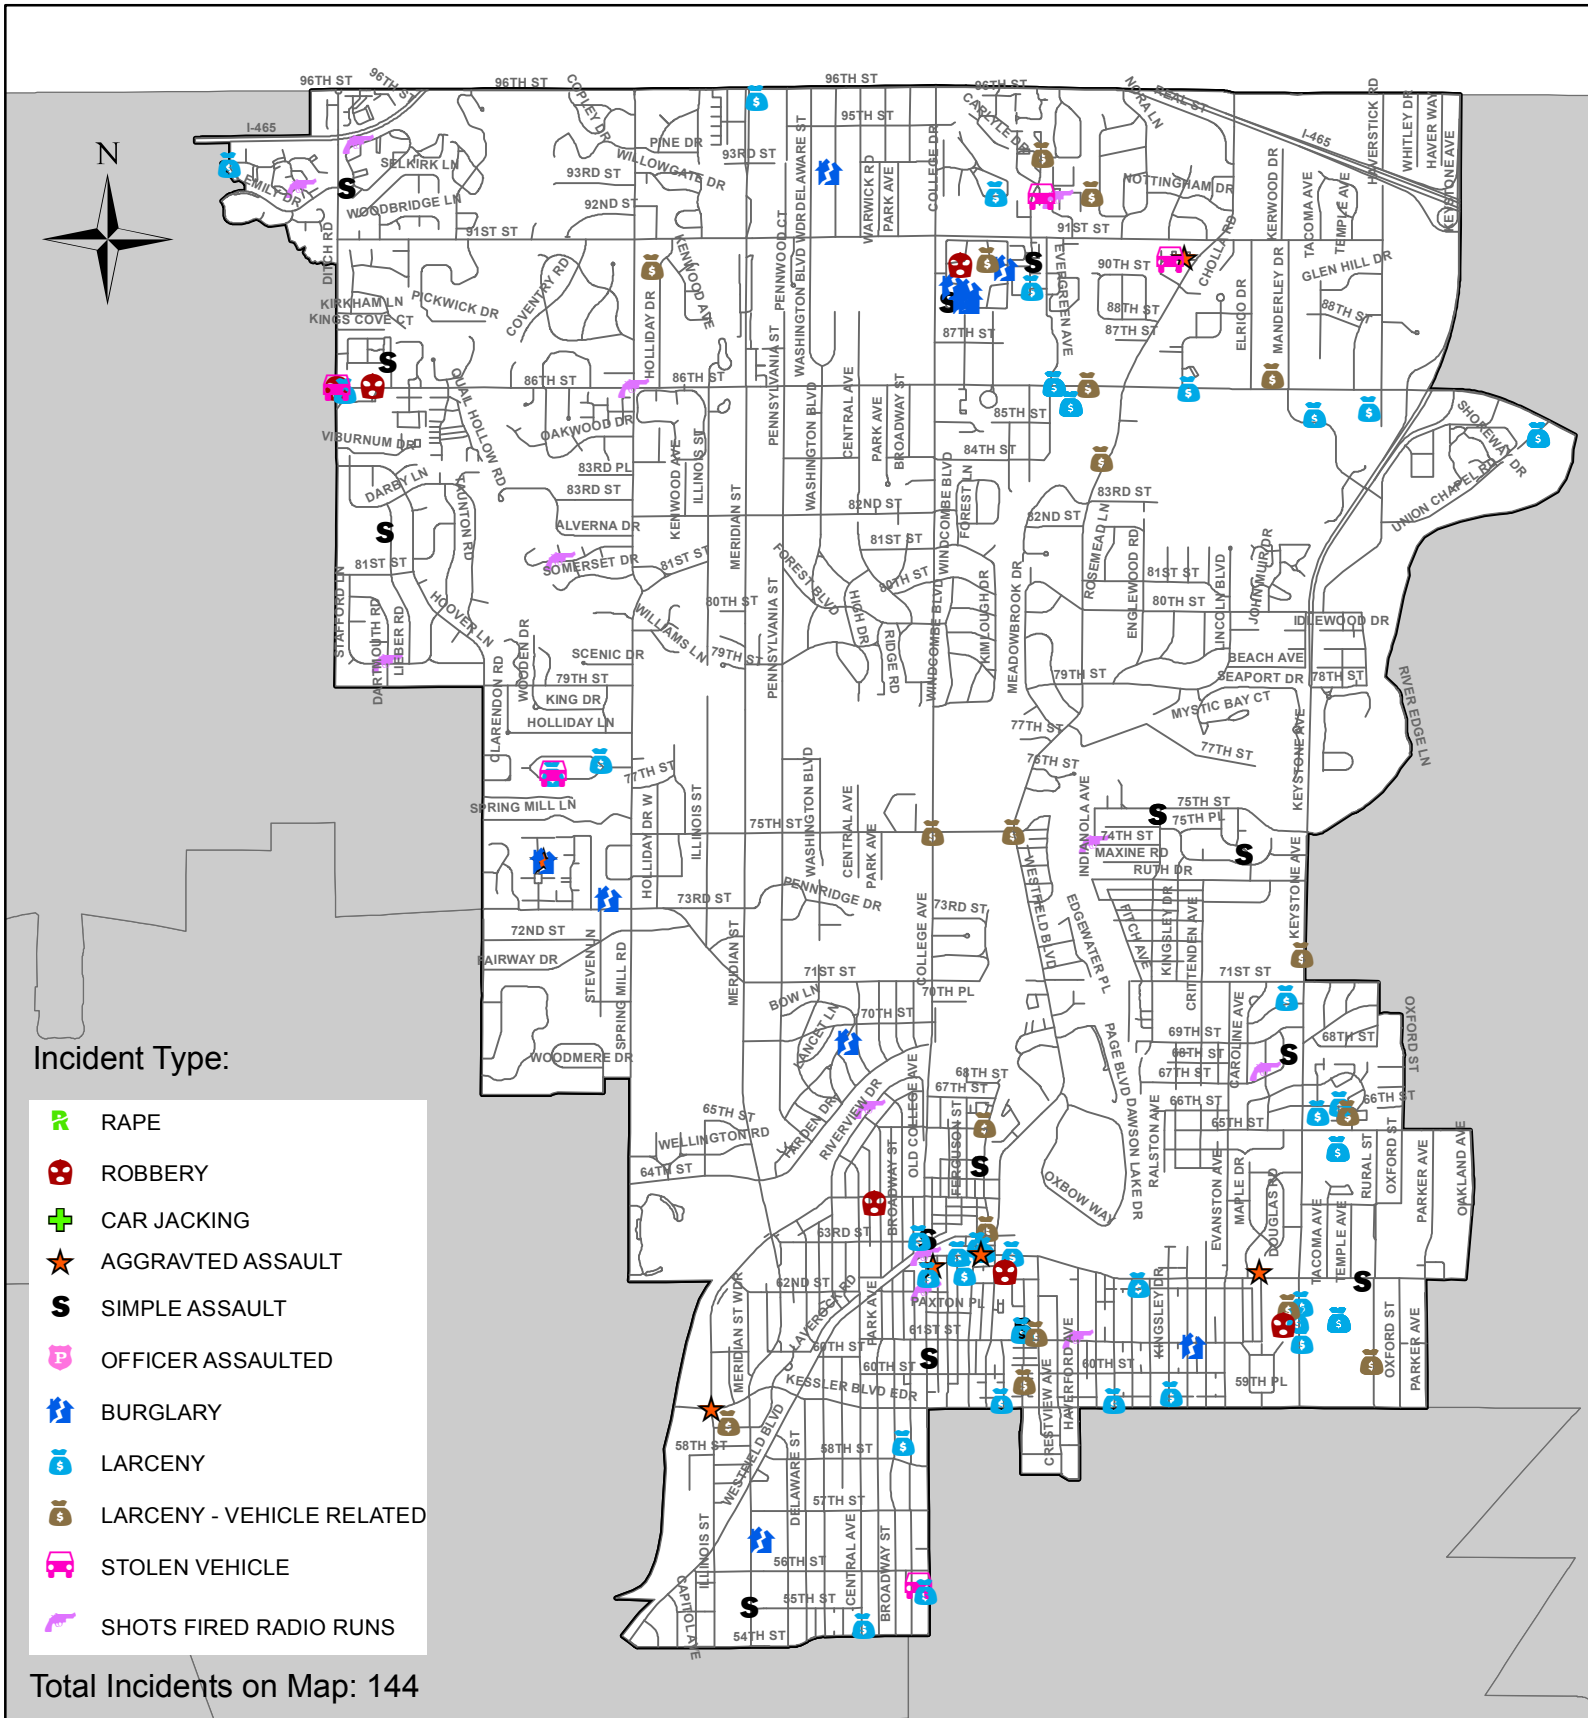

Indianapolis Metropolitan Police Department - Council District 2

May 1 - 31, 2018

Selection of IMPD Police Incident Reports

0 0.25 0.5 1 Miles

Produced by: Kerri Stinson
IMPD Crime Analyst
Technology & Information Bureau

This map does not represent a legal document; it is intended to serve as an aid in graphic representation only. Information shown on this map is not warranted for accuracy.

Data Source:
A geographic based dataset of IMPD Police Incident Reports & Radio Runs

This map plots incidents PRIOR to UCR reclassification; reclassification will change the total number of incidents.

Date Created: Friday, June 15, 2018