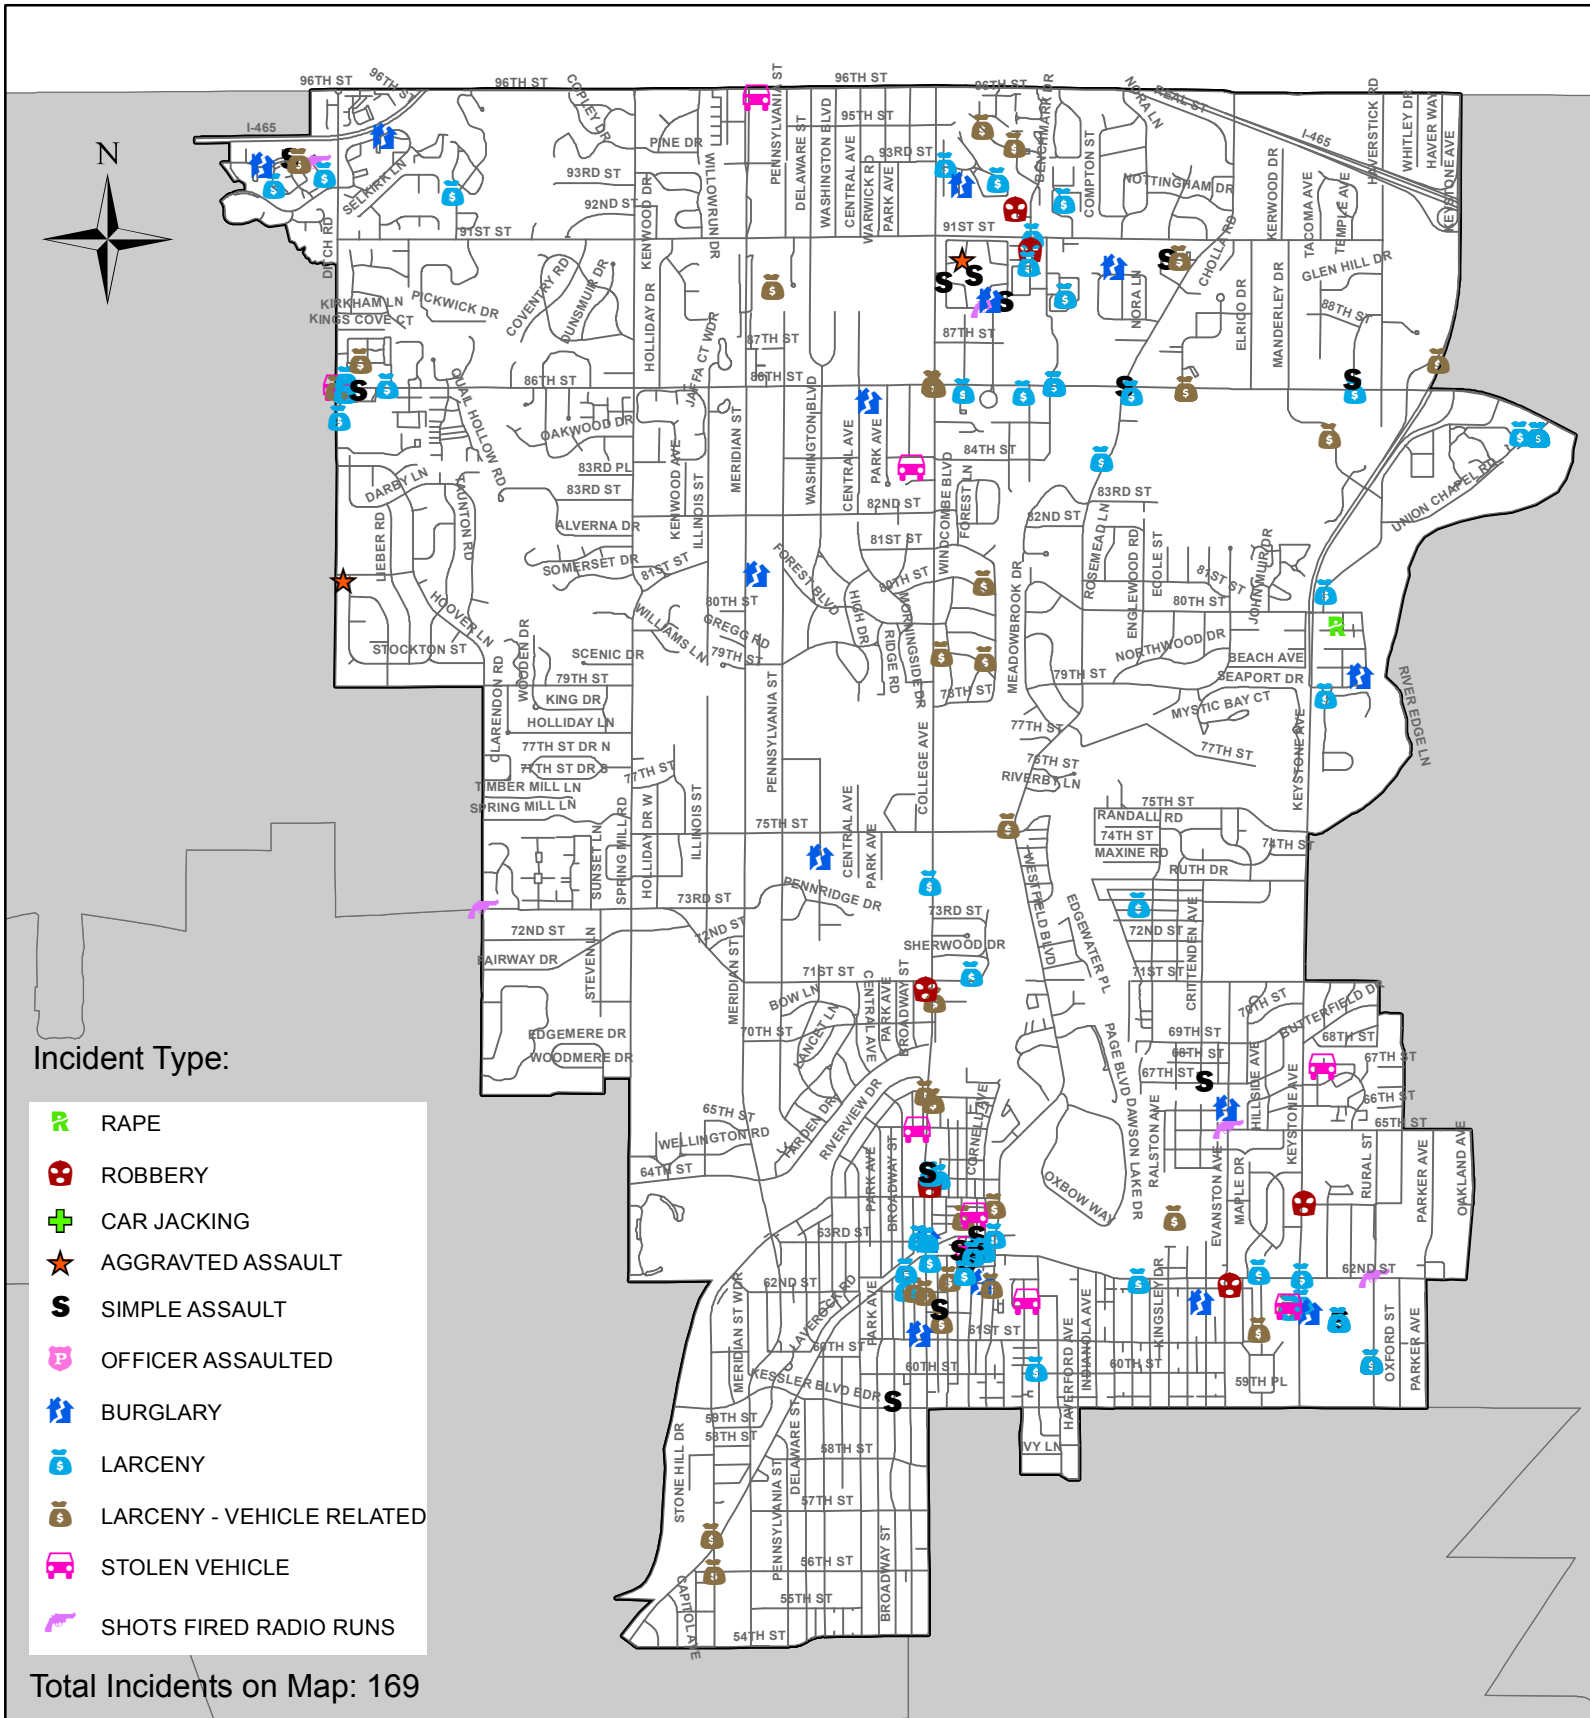

Indianapolis Metropolitan Police Department - Council District 2

June 1 - 30, 2017

Selection of IMPD Police Incident Reports

Incident Type:

- RAPE
- ROBBERY
- CAR JACKING
- AGGRAVATED ASSAULT
- SIMPLE ASSAULT
- OFFICER ASSAULTED
- BURGLARY
- LARCENY
- LARCENY - VEHICLE RELATED
- STOLEN VEHICLE
- SHOTS FIRED RADIO RUNS

Total Incidents on Map: 169

Produced by: Kerri Stinson
IMPD Crime Analyst
Information & Intelligence Branch

Data Source:
A geographic based dataset of IMPD Police
Incident Reports & Radio Runs

This map does not represent a legal document;
it is intended to serve as an aid in graphic
representation only. Information shown on
this map is not warranted for accuracy.

This map plots incidents PRIOR to UCR reclassification;
reclassification will change the total number of incidents.

Date Created: Tuesday, July 11, 2017